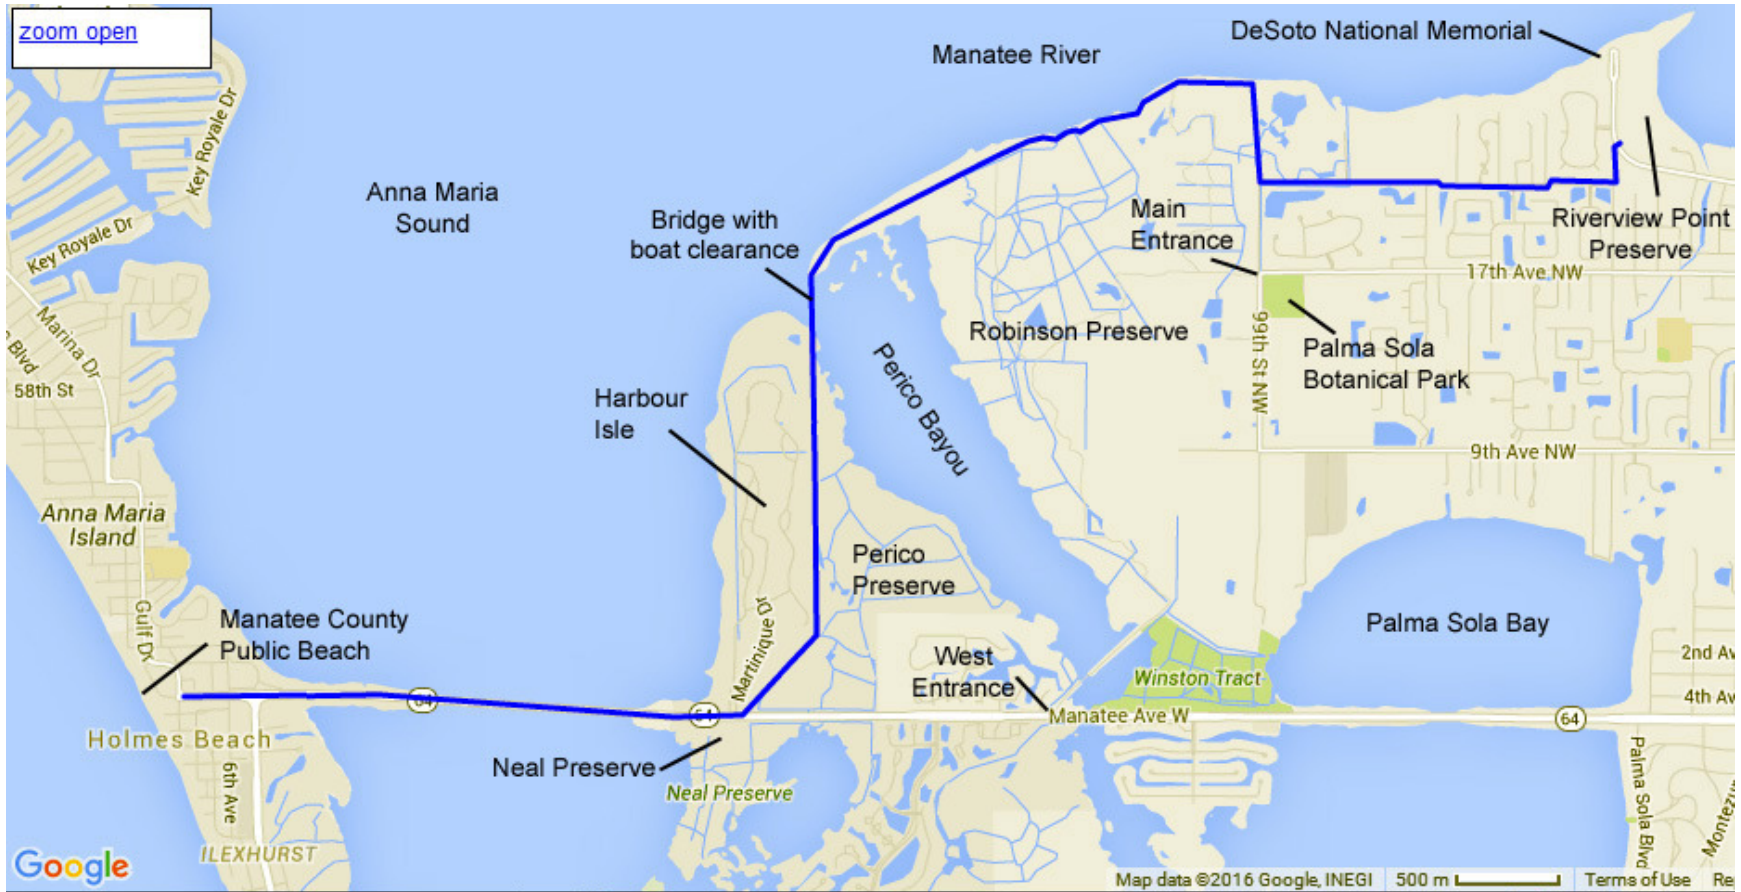

Proposed Bicycle/Pedestrian Multi-use Trail Between Anna Maria Island and Riverview Point Preserve

Friends of Manatee Trails - <https://www.facebook.com/manateetrails> - (941) 795-0504

Please Sign The Petition